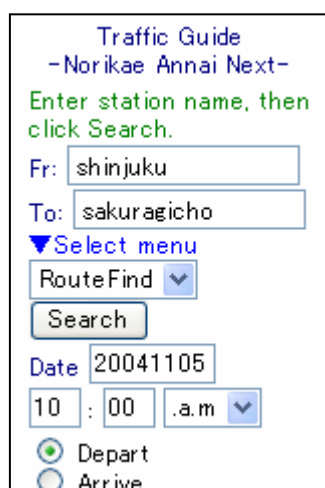

"Traffic Guide" will show the users scheduled routes for their destinations by inputting only station names and departure or arrival time. The users can search "Last Train" and "First Train" by only inputting station names.

"Norikae Annai Next(乗換案内NEXT)" is a service which costs ¥210 per month (tax included).

[Access for "Traffic Guide"]

< i-mode > メニューリスト 交通/地図/旅行 乗換案内 AD乗換案内 乗換案内NEXT English Mode
< EZweb > EZトップメニュー ビジネス&ニュース 地図・交通・旅行 鉄道 乗換案内 乗換案内NEXT English Mode

Using images of "Traffic Guide"

"Route Finder"- you can search routes, fares, schedules.

Enter station names and departure/arrival time only.

We'll show you scheduled routes for your destination.

[Press contact]